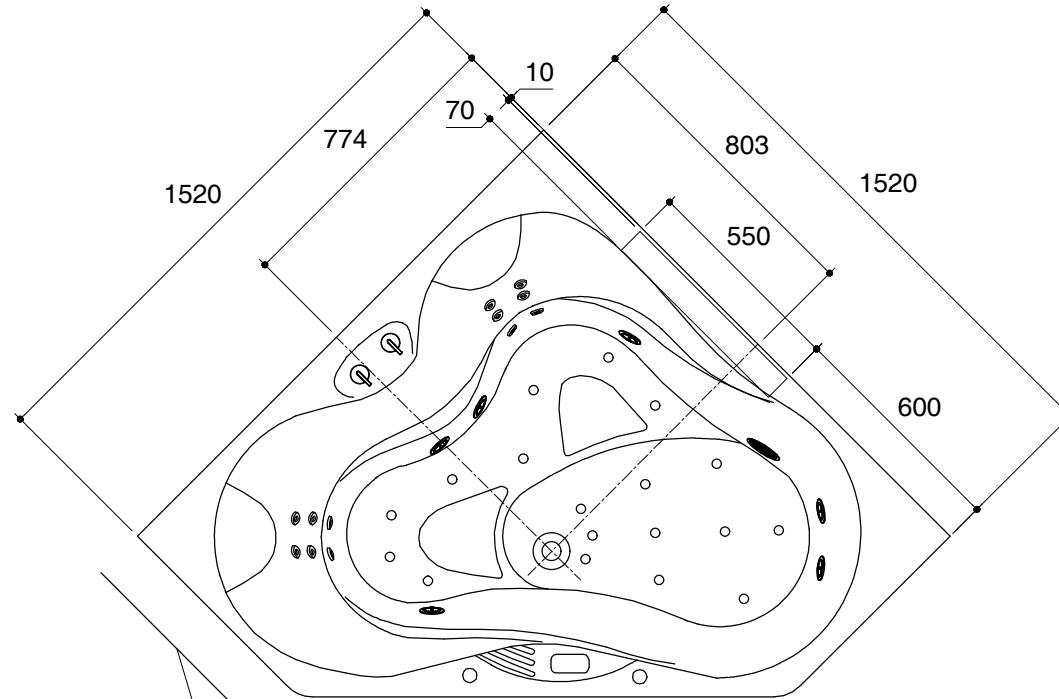

Dimensions are approximate.

Unit: mm

 Recommended Faucet Area

Pump(Blower Motor) Control Access  
W500 x H450

SKU	K-11207X-W03-0
Name	EVORA
Description	1525 CORNER DUAL SYSTEM BATH

**KOHLER**

\*The recommended dimension for installation can be adjusted according to user preferences and layout.