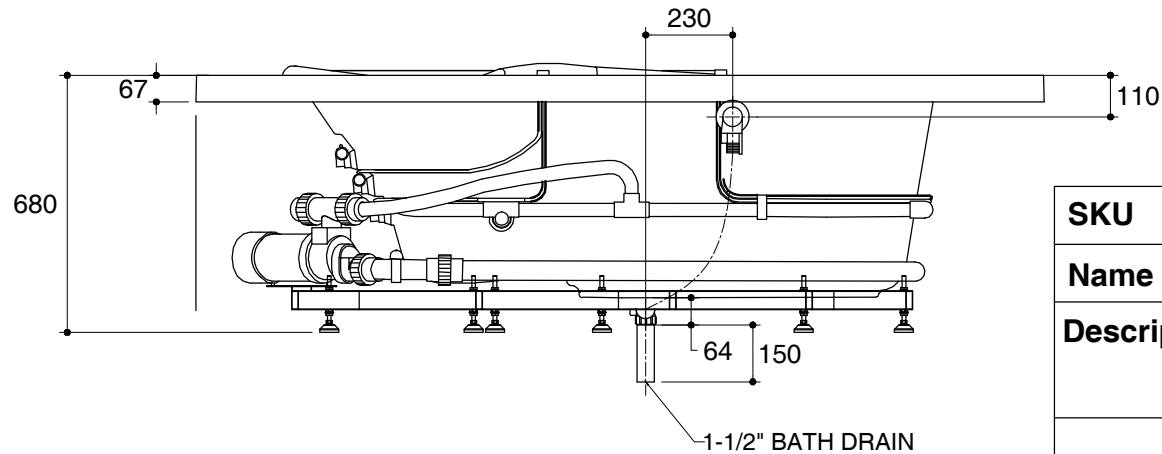

Dimensions are approximate.

Unit: mm

 Recommended Faucet Area

Pump(Blower Motor) Control Access  
W500 x H450

SKU	K-11207X-W03-0
Name	EVORA
Description	1525 CORNER DUAL SYSTEM BATH

**KOHLER**

\*The recommended dimension for installation can be adjusted according to user preferences and layout.